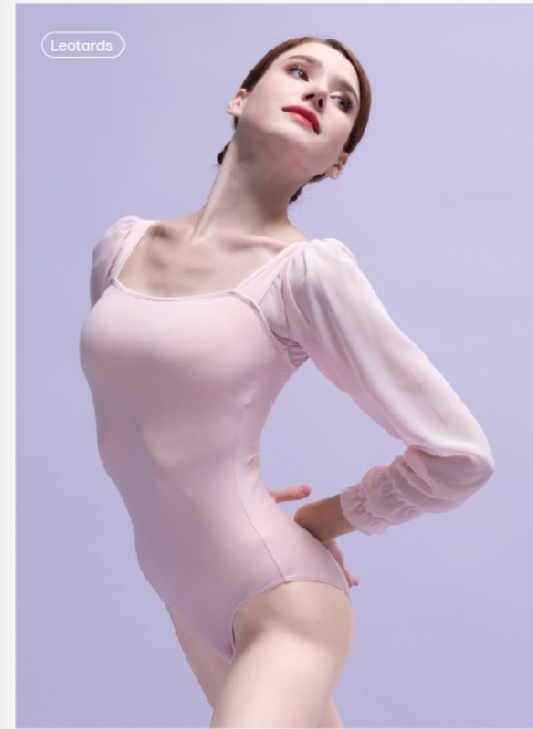

WG07332

Sakura Pink / Black / White

XS(155) | S(160) | M(165) | L(170) | XL(175) | XXL(180)