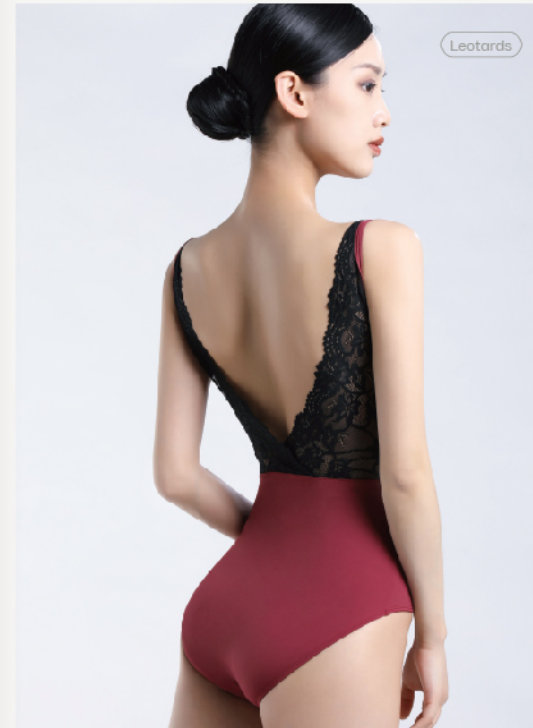

WG07303

(Wine Red / Navy Blue / Black / Shark Gray / Copen Blue) +Black
XS(155) | S(160) | M(165) | L(170) | XL(175) | XXL(180)

WG07303

(Wine Red / Navy Blue / Black / Shark Gray / Copen Blue) +Black
XS(155) | S(160) | M(165) | L(170) | XL(175) | XXL(180)