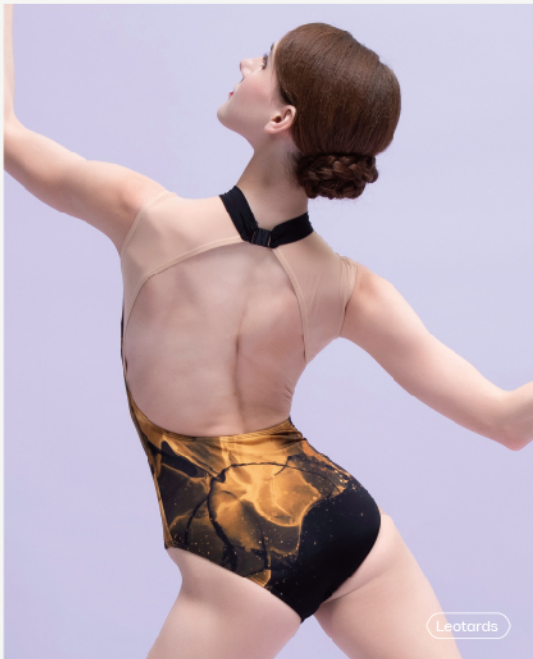

WG07345

Picture Color

XS(155) | S(160) | M(165) | L(170) | XL(175) | XXL(180)

Leotards

Leotards

Leotards

WG07346

Picture Color