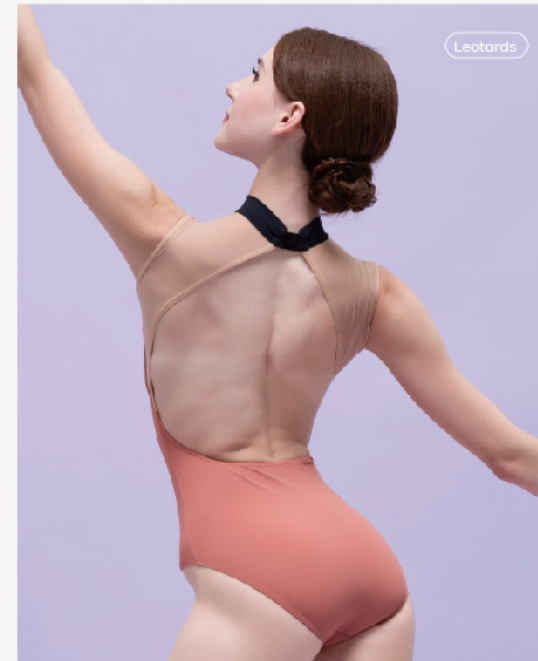

WG07317
Copen Blue+Skin Color+Black
XS(155) | S(160) | M(165) | L(170) | XL(175) | XXL(180)

WG07338

Light Mahogany+Black / Grenoble Green+Black / Golden Glow+Black
XS(155) | S(160) | M(165) | L(170) | XL(175) | XXL(180)