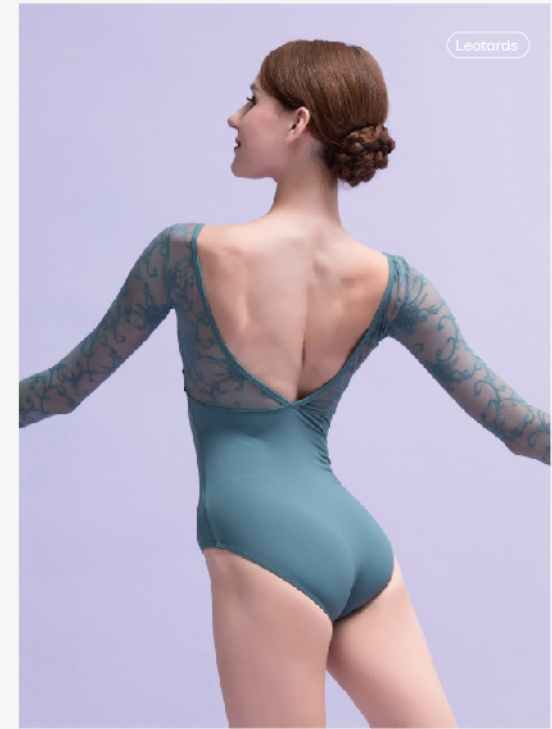

WG07320

North Atlantic Green+Deep Green / Black+Black

XS(155) | S(160) | M(165) | L(170) | XL(175) | XXL(180)