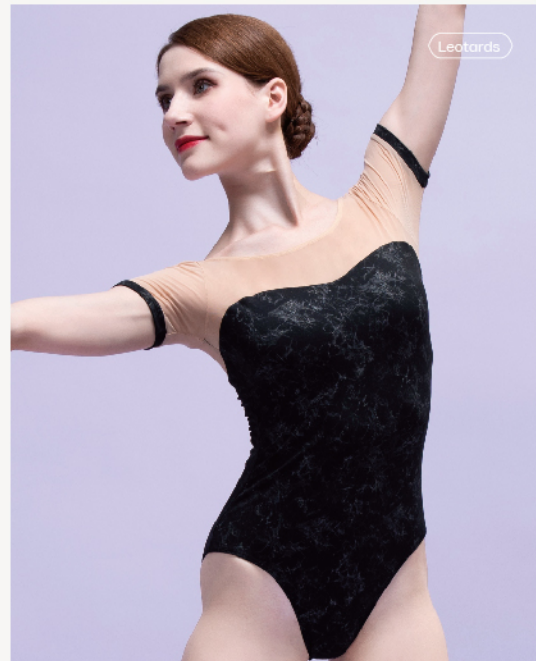

XS(155) | S(160) | M(165) | L(170) | XL(175) | XXL(180)

WG07339

Black+Skin Color

XS(155) | S(160) | M(165) | L(170) | XL(175) | XXL(180)

WG07339

Black+Skin Color

XS(155) | S(160) | M(165) | L(170) | XL(175) | XXL(180)