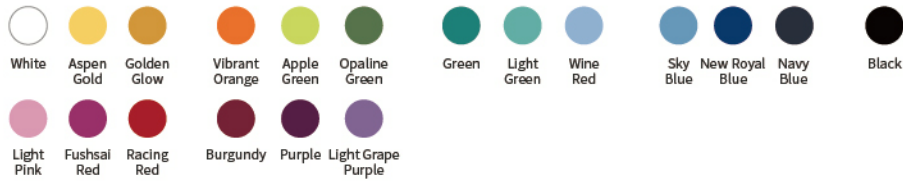

Cotton Lycra

Shinny Lycra

Functional Fabrics

Terylene Cotton with Spandex

Chiffon

Elastic Mesh

Soft Modal