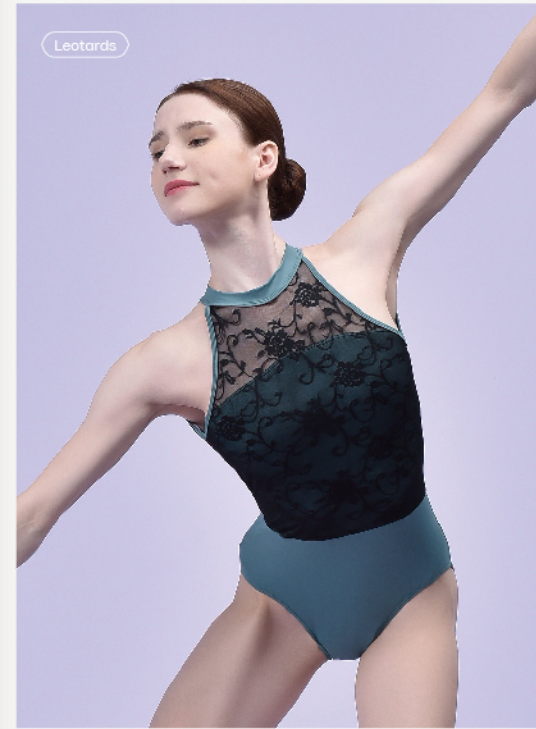

WG07230

North Atlantic Green+Black / Wine Red+Black / Navy Blue+Navy Blue
S(160) | M(165) | L(170) | XL(175) | XXL(180)