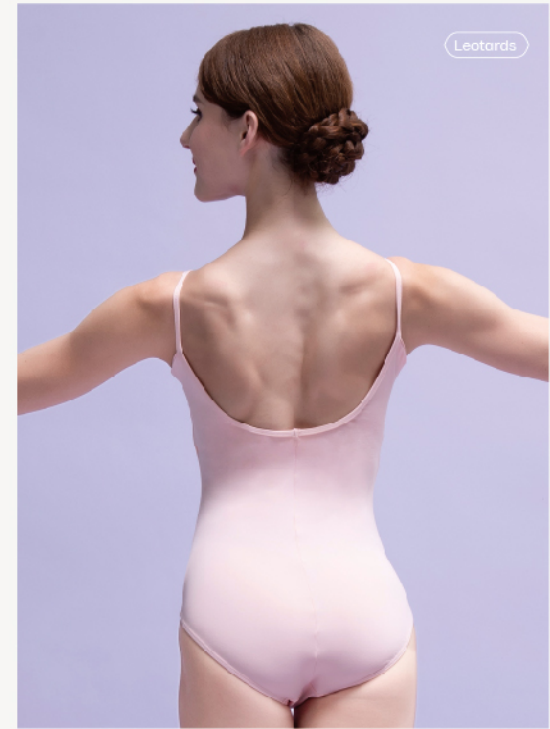

WG07273-AS

Sakura Pink (All A19 Colors)

XS(155) | S(160) | M(165) | L(170) | XL(175) | XXL(180)