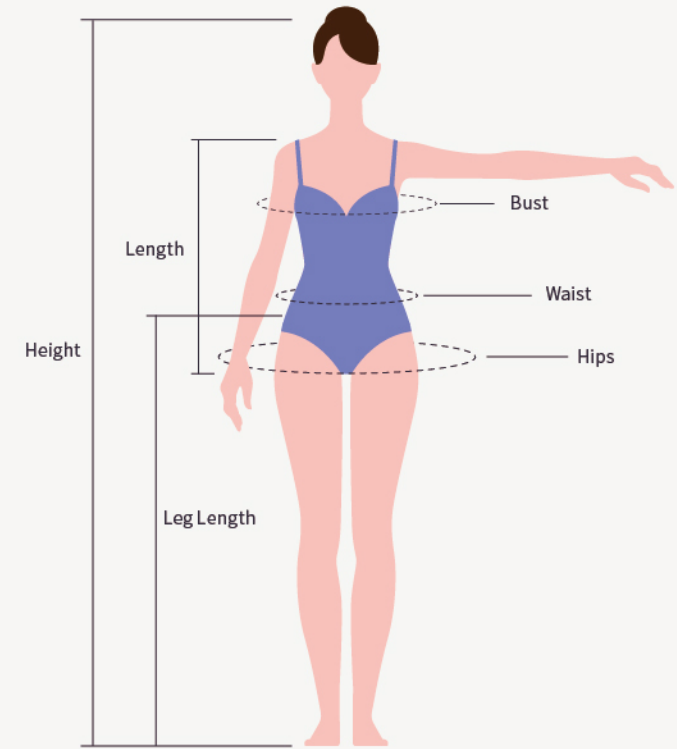

## Size Chart For Adult Leotards

Size	XS/155	S/160	M/165	L/170	XL/175	XXL/180
<b>Height(cm)</b>	150-155	155-160	160-165	165-170	170-175	175-180
(inch)	59"-61"	61"-63"	63"-65"	65"-67"	67"-69"	69"-71"
<b>Weight(cm)</b>	40-45	45-50	50-55	55-60	60-65	65-70
(ib)	88-99	99-110	110-121	121-132	132-143	143-154
<b>Bust(cm)</b>	72-78	78-84	84-90	90-96	96-102	102-108
(inch)	28.3"-30.7"	29.1"-33.1"	33.1"-35.4"	35.4"-37.8"	37.8"-40.2"	40.2"-42.5"
<b>Waist(cm)</b>	50-58	58-66	62-70	66-74	70-78	74-82
(inch)	19.7"-22.8"	22.8"-26.0"	24.4"-27.6"	26.0"-29.1"	27.6"-30.7"	29.1"-32.3"
<b>Hips(cm)</b>	78-84	84-90	88-94	92-98	96-102	100-106
(inch)	30.7"-33.1"	33.1"-35.4"	34.6"-37.0"	36.2"-38.6"	37.8"-40.2"	39.4"-41.7"
<b>Length(cm)</b>	130-136	136-142	142-148	148-154	154-160	160-176
(inch)	51.1"-53.5"	52.8"-55.9"	55.9"-58.3"	58.3"-59.8"	59.8"-62.2"	62.2"-68.5"