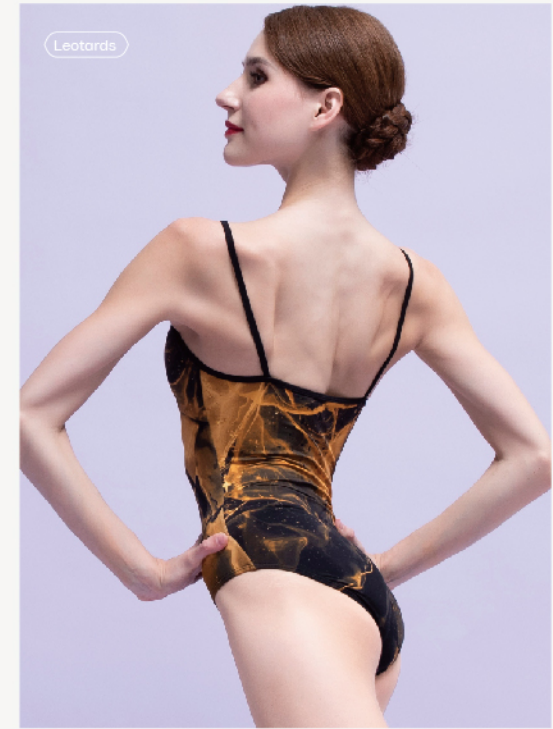

Leotards

Leotards

WG07326

Black+Shark Gray / Black+Black

XS(155) | S(160) | M(165) | L(170) | XL(175) | XXL(180)

WG07345

Picture Color

XS(155) | S(160) | M(165) | L(170) | XL(175) | XXL(180)