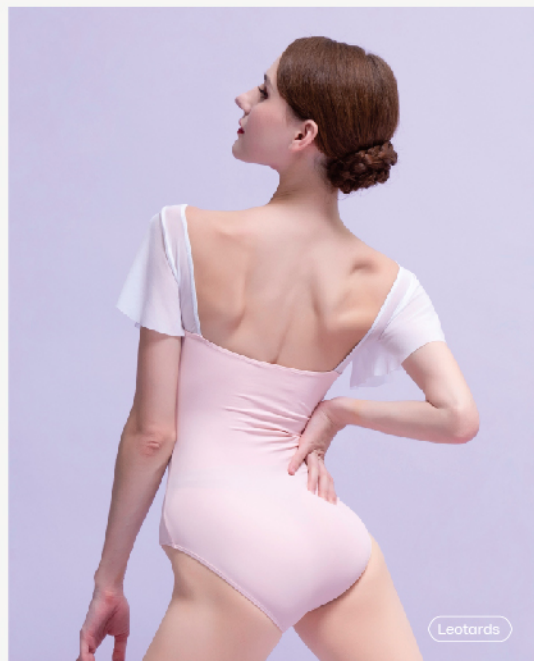

XS(155) | S(160) | M(165) | L(170) | XL(175) | XXL(180)

WG07273-AS

Sakura Pink (All A19 Colors)

XS(155) | S(160) | M(165) | L(170) | XL(175) | XXL(180)

Leotards

Leotards

Leotards

WG07331