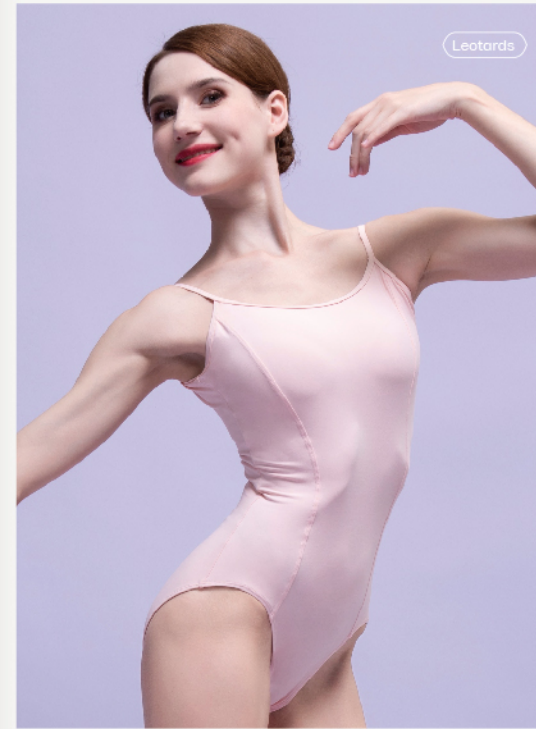

WG07273-AS

Sakura Pink (All A19 Colors)

XS(155) | S(160) | M(165) | L(170) | XL(175) | XXL(180)