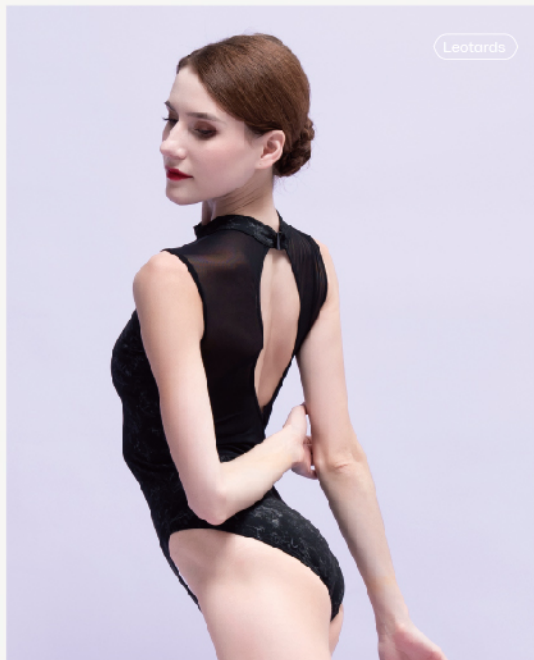

WG07338

Light Mahogany+Black / Grenoble Green+Black / Golden Glow+Black  
XS(155) | S(160) | M(165) | L(170) | XL(175) | XXL(180)

Leotards

Leotards

Leotards

WG07340

Black

XS(155) | S(160) | M(165) | L(170) | XL(175) | XXL(180)