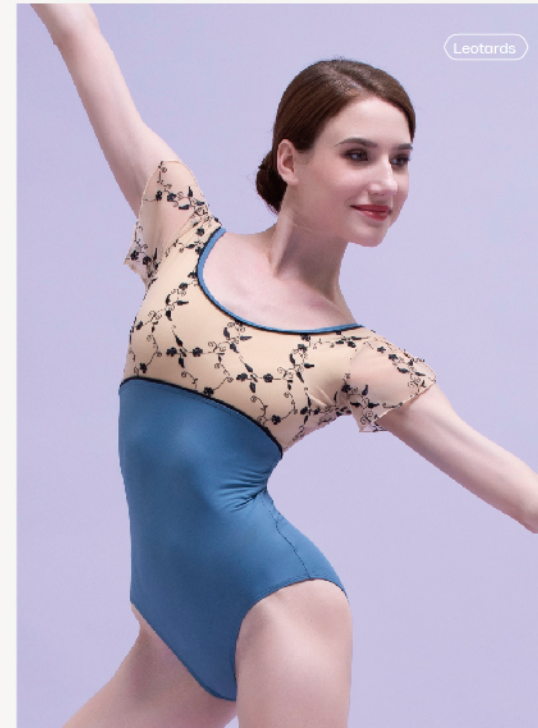

WG07317
Copen Blue+Skin Color+Black
XS(155) | S(160) | M(165) | L(170) | XL(175) | XXL(180)