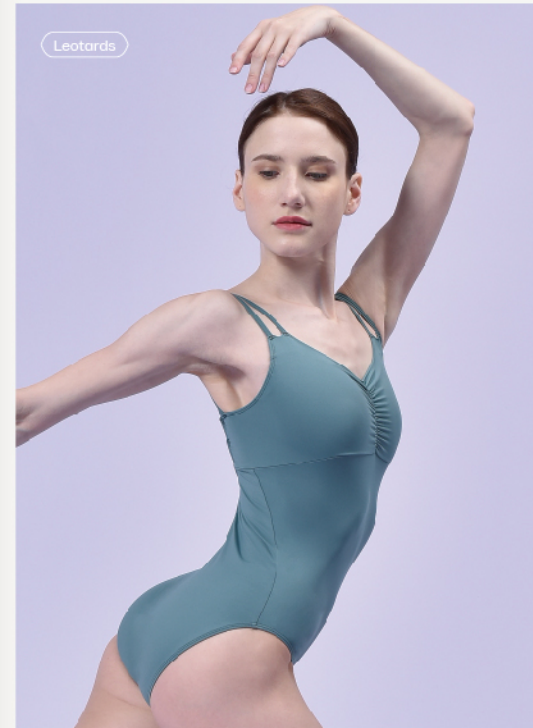

NKWG07222-AS

Wine Red+Skin / Black+Skin / Navy Blue+Skin

S(160) | M(165) | L(170) | XL(175) | XXL(180)

WG07177-A19

North Atlantic Green / Black / Copen Blue / Lavender

S(160) | M(165) | L(170) | XL(175) | XXL(180)