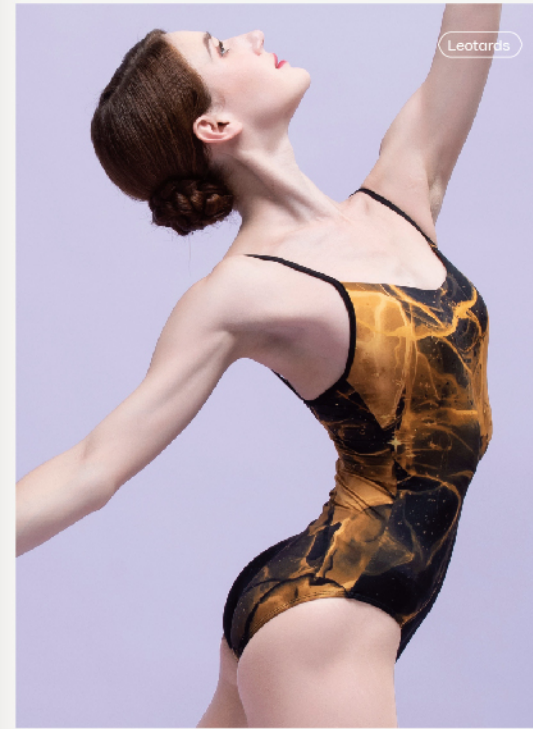

Leotards

Leotards

WG07326

Black+Shark Gray / Black+Black

XS(155) | S(160) | M(165) | L(170) | XL(175) | XXL(180)

WG07345

Picture Color

XS(155) | S(160) | M(165) | L(170) | XL(175) | XXL(180)

WG07345

Picture Color

XS(155) | S(160) | M(165) | L(170) | XL(175) | XXL(180)

Leotards

Leotards

Leotards

WG07346

Picture Color