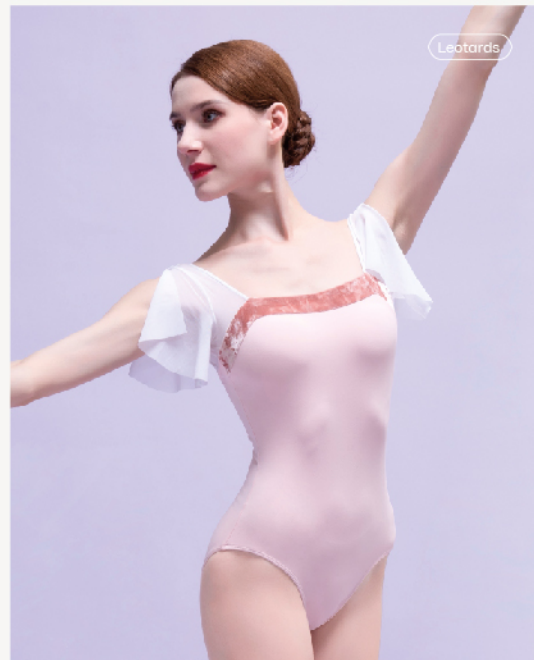

XS(155) | S(160) | M(165) | L(170) | XL(175) | XXL(180)

WG07273-AS

Sakura Pink (All A19 Colors)

XS(155) | S(160) | M(165) | L(170) | XL(175) | XXL(180)

Leotards

Leotards

Leotards

WG07331