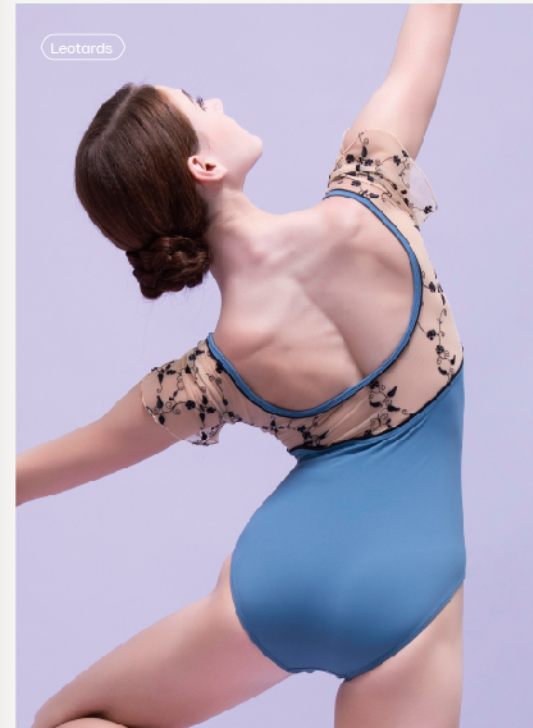

WG07317
Copen Blue+Skin Color+Black
XS(155) | S(160) | M(165) | L(170) | XL(175) | XXL(180)