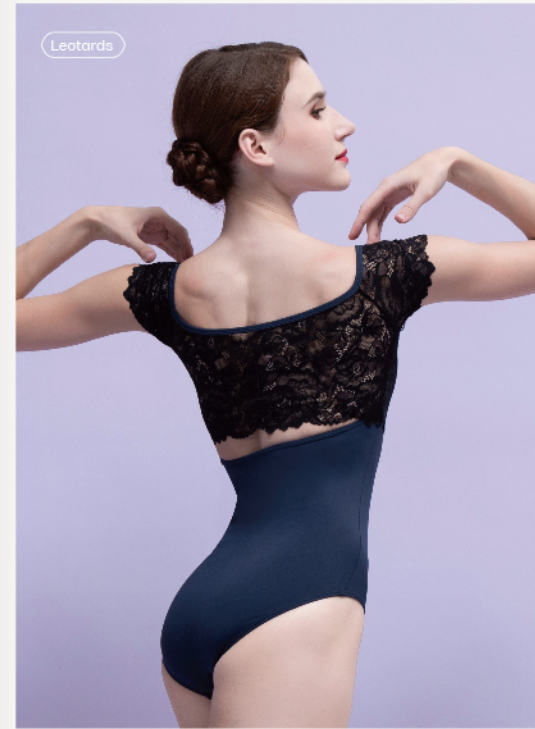

WG07302

Navy Blue+Black / Shark Gray+Black / Black+Black

XS(155) | S(160) | M(165) | L(170) | XL(175) | XXL(180)

Leotards

Leotards

Leotards

WG07302

Navy Blue+Black / Shark Gray+Black / Black+Black

XS(155) | S(160) | M(165) | L(170) | XL(175) | XXL(180)