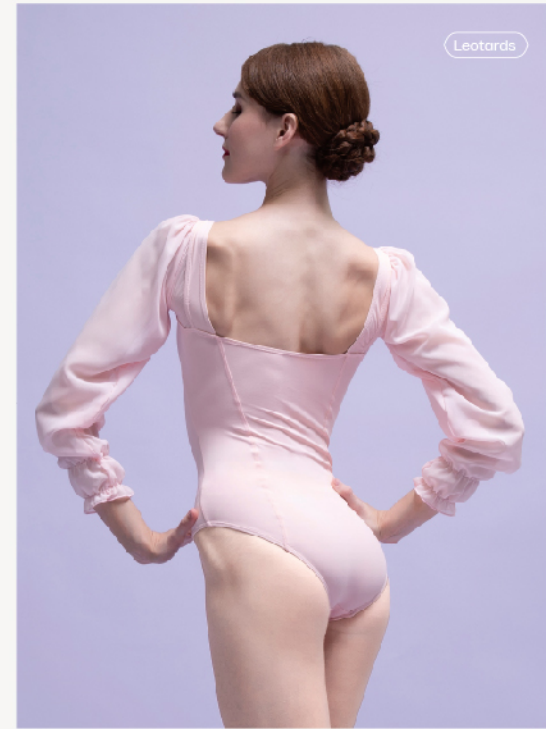

WG07332

Sakura Pink / Black / White

XS(155) | S(160) | M(165) | L(170) | XL(175) | XXL(180)