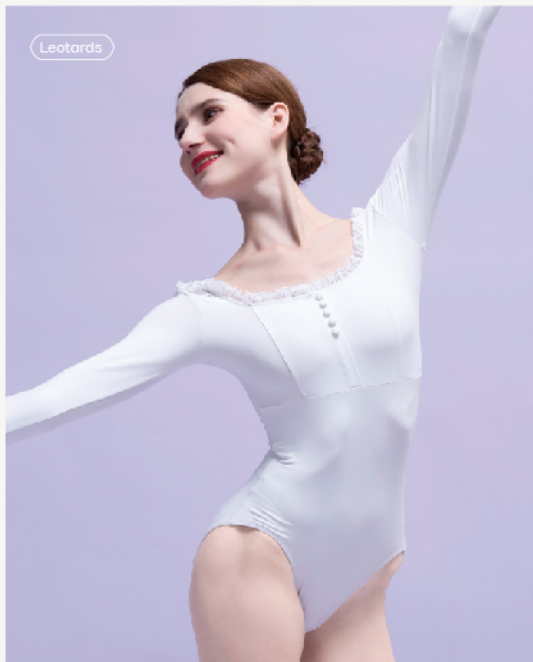

XS(155) | S(160) | M(165) | L(170) | XL(175) | XXL(180)

WG07327

Navy Blue+North Atlantic Green (Picture Color)

XS(155) | S(160) | M(165) | L(170) | XL(175) | XXL(180)

Leotards

Leotards

Leotards

WG07323