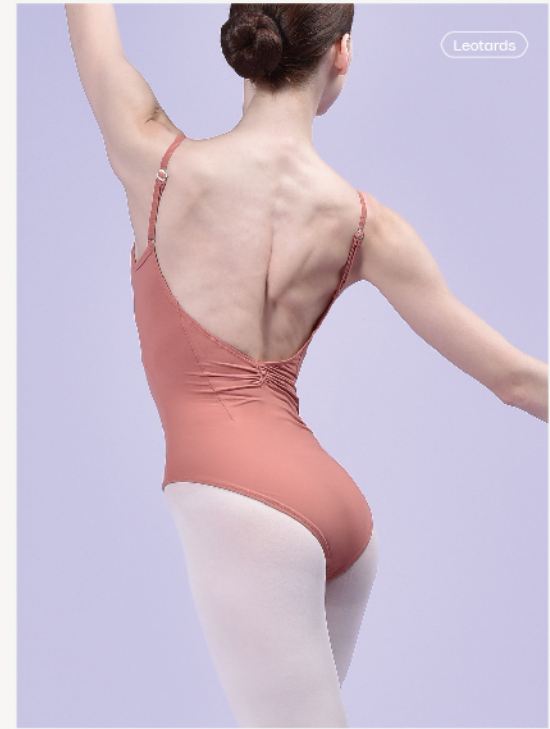

2162A19-UP-AS

Grape Jam Purple / Light Mahogany / Fuchsia Pink/Dawn Pink/Ink Blue/Dusty Blue
S(160) | M(165) | L(170) | XL(175) | XXL(180)

Leotards

Leotards

Leotards

2162A19-UP-AS

Grape Jam Purple / Light Mahogany / Fuchsia Pink/Dawn Pink/Ink Blue/Dusty Blue
S(160) | M(165) | L(170) | XL(175) | XXL(180)