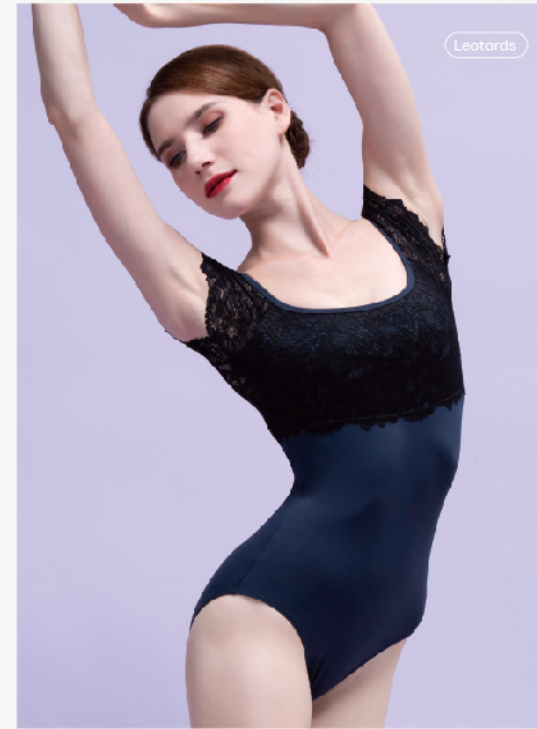

XS(155) | S(160) | M(165) | L(170) | XL(175) | XXL(180)

Leotards

Leotards

Leotards

WG07302

Navy Blue+Black / Shark Gray+Black / Black+Black

XS(155) | S(160) | M(165) | L(170) | XL(175) | XXL(180)

WG07305