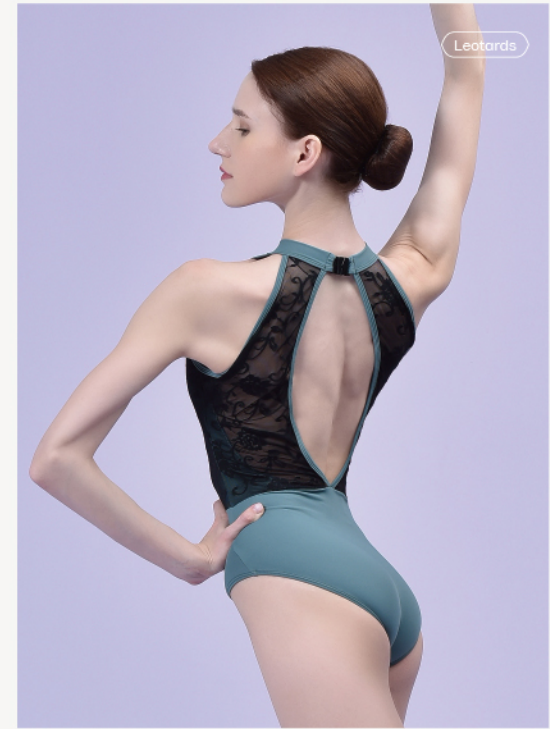

WG07230

North Atlantic Green+Black / Wine Red+Black / Navy Blue+Navy Blue
S(160) | M(165) | L(170) | XL(175) | XXL(180)