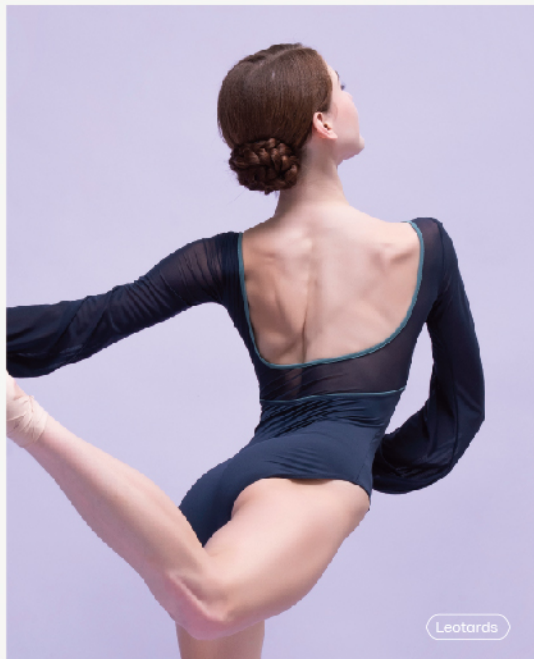

Leotards

Leotards

Leotards

WG07327

Navy Blue+North Atlantic Green (Picture Color)

XS(155) | S(160) | M(165) | L(170) | XL(175) | XXL(180)

WG07327

Navy Blue+North Atlantic Green (Picture Color)

XS(155) | S(160) | M(165) | L(170) | XL(175) | XXL(180)