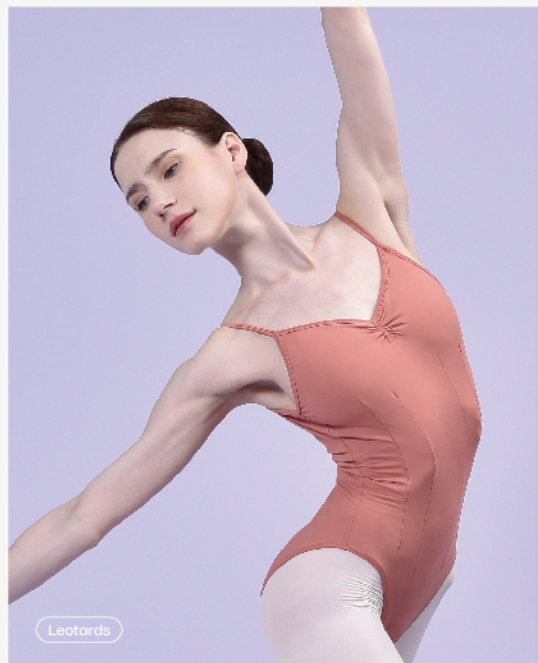

Leotards

Leotards

Leotards

2162A19-UP-AS

Grape Jam Purple / Light Mahogany / Fuchsia Pink/Dawn Pink/Ink Blue/Dusty Blue  
S(160) | M(165) | L(170) | XL(175) | XXL(180)

2162A19-UP-AS

Grape Jam Purple / Light Mahogany / Fuchsia Pink/Dawn Pink/Ink Blue/Dusty Blue  
S(160) | M(165) | L(170) | XL(175) | XXL(180)