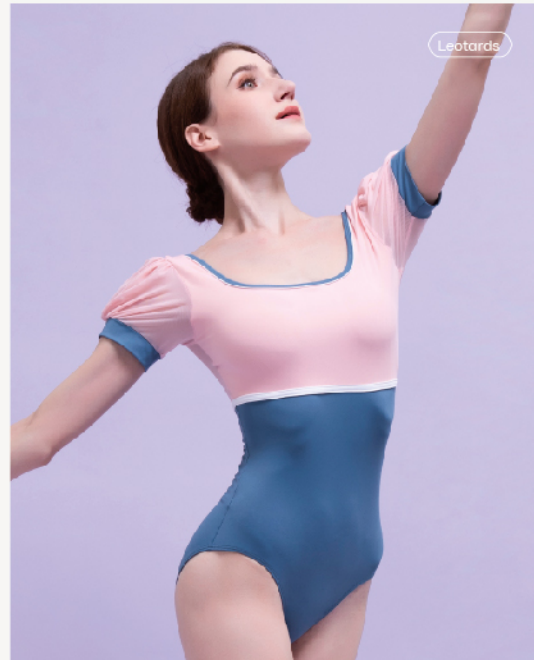

Leotards

Leotards

Leotards

WG07328

Copen Blue+Sakura Pink+White / Shark Gray+Black+Cool Blue / Dawn Pink+North Atlantic Green+Grape Jam Purple
XS(155) | S(160) | M(165) | L(170) | XL(175) | XXL(180)

WG07328

Copen Blue+Sakura Pink+White / Shark Gray+Black+Cool Blue / Dawn Pink+North Atlantic Green+Grape Jam Purple
XS(155) | S(160) | M(165) | L(170) | XL(175) | XXL(180)