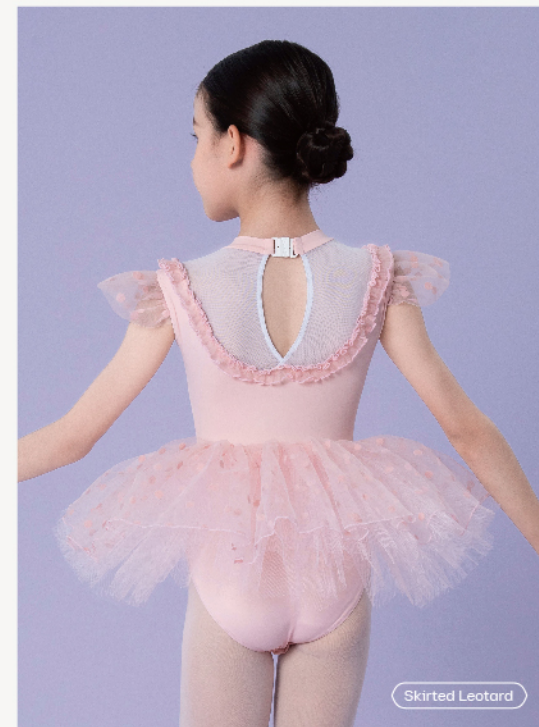

110 | 120 | 130 | 140 | 150 | 160

GG07131 (Buttoned crotch or optional normal design)

Sakura Pink+White+Pale Pink (Picture Color)

110 | 120 | 130 | 140 | 150 | 160

Skirted Leotard

Skirted Leotard

Skirted Leotard