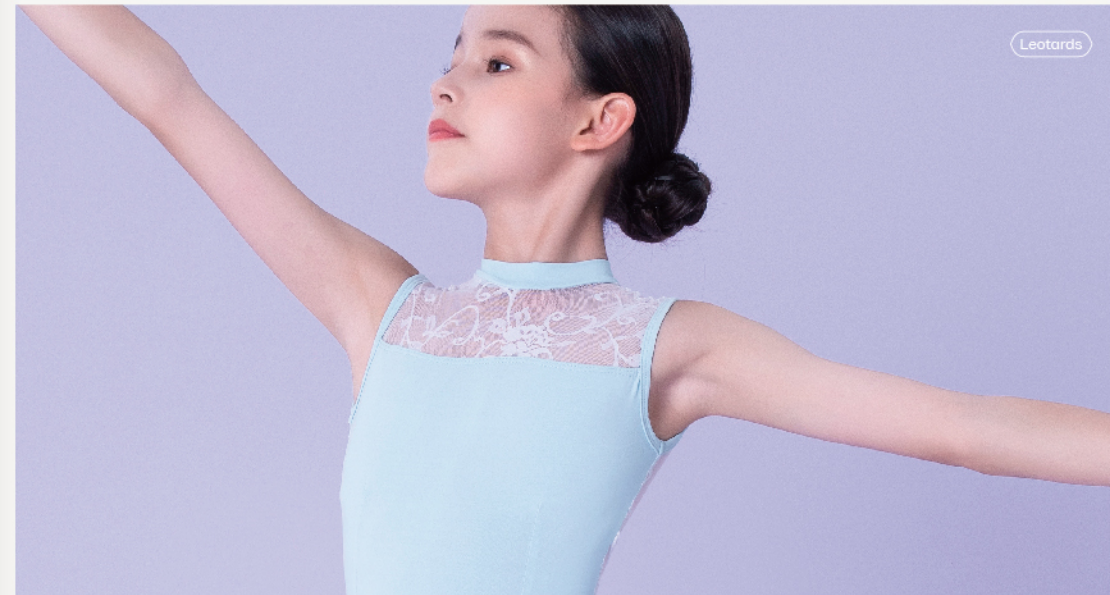

WG07227-CS

(Cool Blue / Mist Green / Lavender / Sakura Pink)+White

110 | 120 | 130 | 140 | 150 | 160