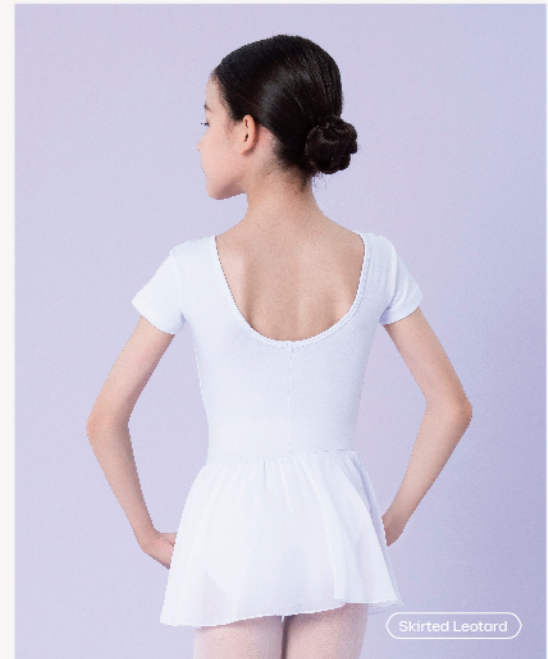

Skirted Leotard

Skirted Leotard

Skirted Leotard

GG07134

White/Royal Blue/Deep Pink/Light Pink/Light Grape Purple

110 | 120 | 130 | 140 | 150 | 160

Skirted Leotard

Skirted Leotard