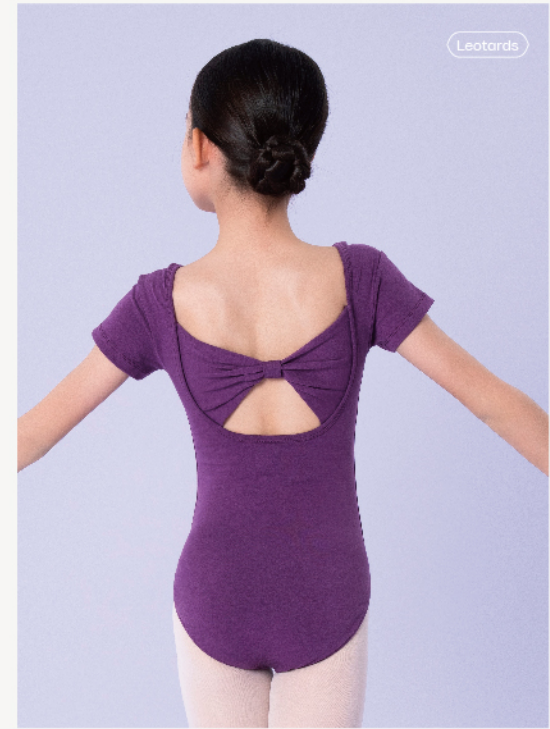

NQX2739-000000

Racing Red / Light Green / White / Black / Sky Blue / Light Pink / Deep Pink / Light Grape Purple

110 | 120 | 130 | 140 | 150 | 160