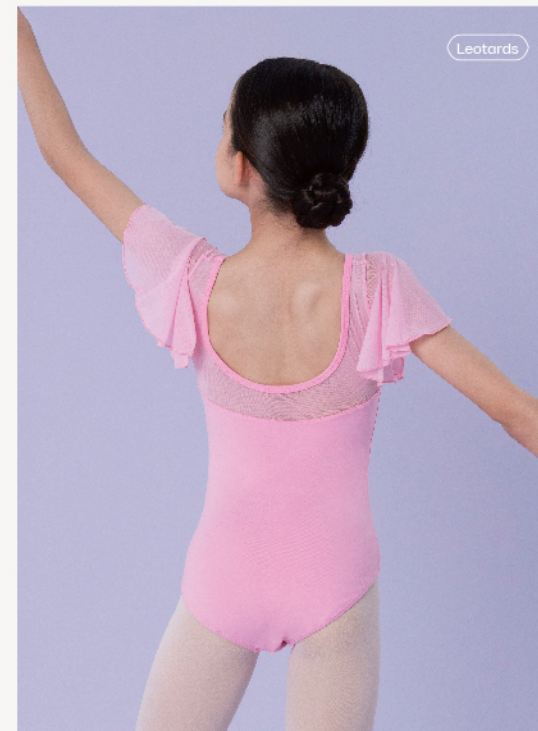

(Grenoble Green / Dutch Cana Blue / Pogniac Pink / Golden Glow)+White

110 | 120 | 130 | 140 | 150 | 160

GG07141

Blue Light / Light Grape Purple / Light Pink / White

110 | 120 | 130 | 140 | 150 | 160

GG07141