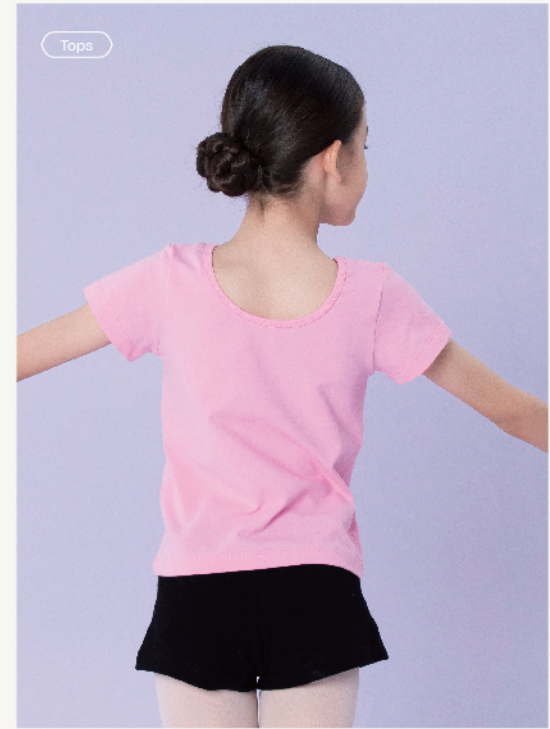

GG01306

Light Pink / White / Black (All Cotton Lycra Colors)

110 | 120 | 130 | 140 | 150 | 160