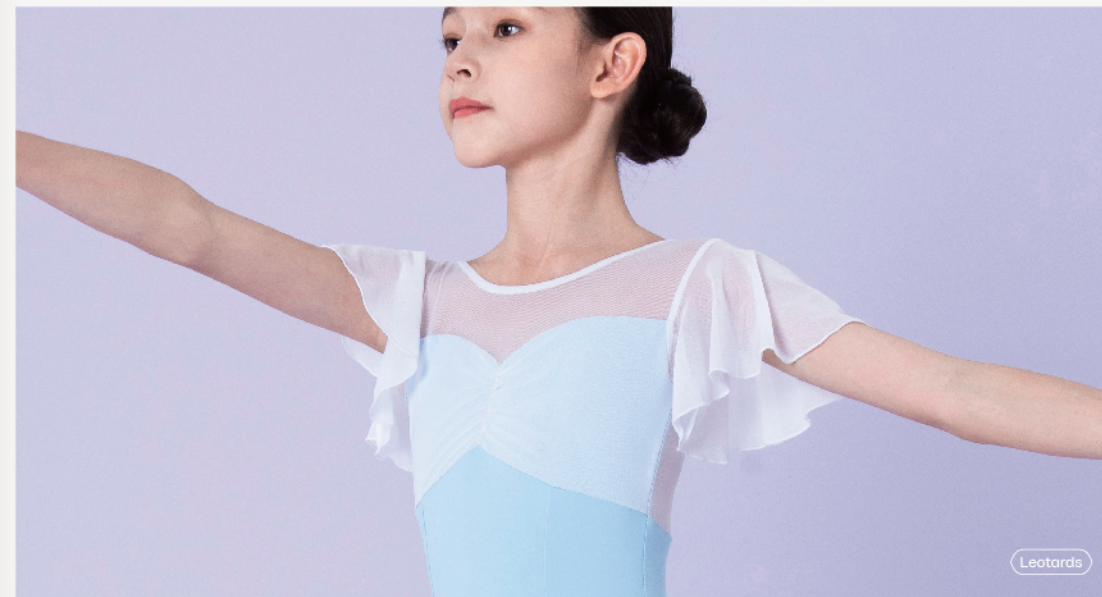

WG07313-CS

Dutch Cana Blue+White / White+White

110 | 120 | 130 | 140 | 150 | 160