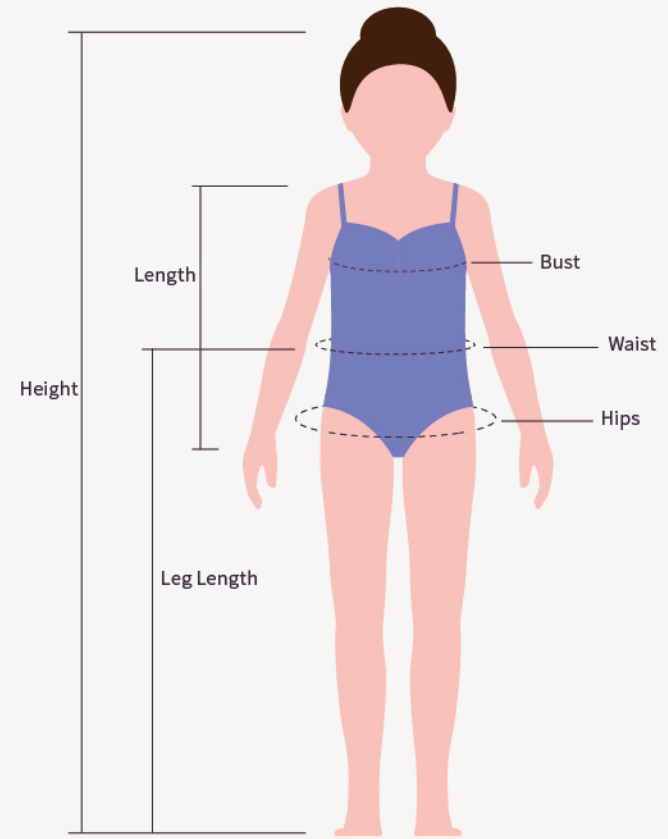

Magic Lace

Peru Cotton

Warm Fabric

Child Size Chart (Wearing Sizes)

Size	T/110	S/120	M/130	L/140	XL/150	XXL/160
Height(cm)	100-110	110-120	120-130	130-140	140-150	150-160
(inch)	39.4"-43.3"	43.3"-47.2"	47.2"-51.2"	51.2"-55.1"	55.1"-59.0"	59.0"-63.0"
Bust(cm)	54-58	58-62	62-66	66-70	70-74	75-80
(inch)	21.3"-22.8"	22.8"-24.4"	24.4"-26.0"	26.0"-27.6"	27.6"-29.1"	29.5"-31.5"
Waist(cm)	46-50	50-54	54-58	58-62	62-66	66-70
(inch)	18.1"-19.7"	19.7"-21.2"	21.2"-22.8"	22.8"-24.4"	24.4"-26.0"	26.0"-27.6"
Hips(cm)	60-64	64-68	68-72	72-76	76-80	80-86
(inch)	23.6"-25.2"	25.2"-26.8"	26.8"-28.3"	28.3"-30.0"	30.0"-31.5"	31.5"-33.9"
Length(cm)	98-104	104-110	110-116	116-122	122-128	128-134
(inch)	38.6"-40.9"	40.9"-43.3"	43.3"-45.7"	45.7"-48.0"	48.0"-50.4"	50.4"-52.8"