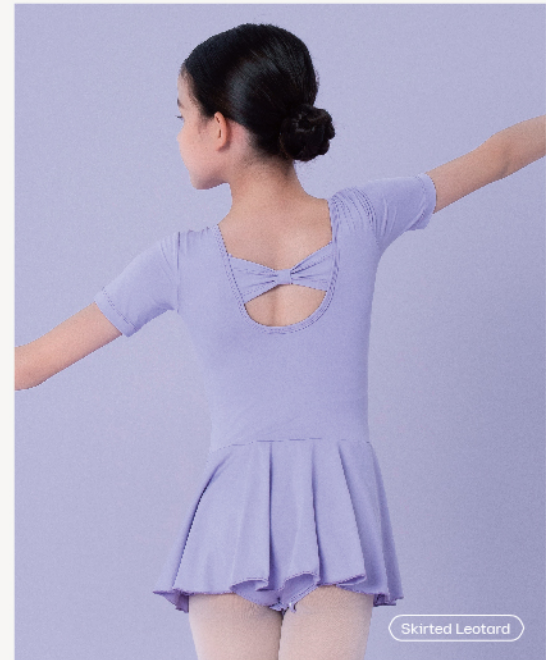

Cardinal Red / Lapis Blue / Grenoble Green / Golden Glow / Light Mahogany (All A19 Colors)

110 | 120 | 130 | 140 | 150 | 160

Cardinal Red / Lapis Blue / Grenoble Green / Golden Glow / Light Mahogany (All A19 Colors)

110 | 120 | 130 | 140 | 150 | 160