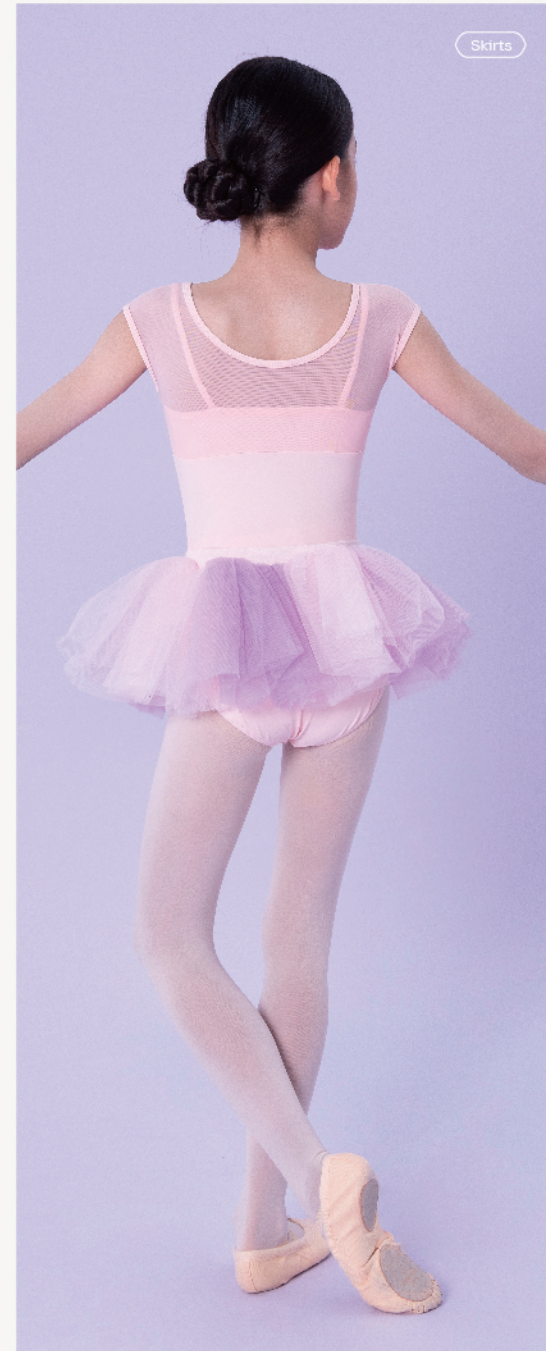

GG03046

Light Pink+Light Grape Purple+Light Pink / Pale Blue+Pale Pink+White / Deep Pink+Light Grape Purple+Deep Pink

120 | 130 | 140 | 150 | 160