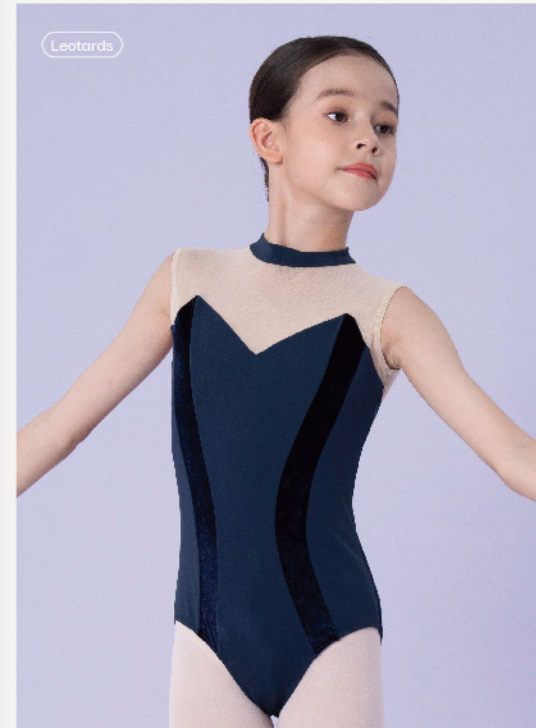

GG07144

Sakura Pink / White / Black / Racing Red

110 | 120 | 130 | 140 | 150 | 160

NWG07222-CS

Wine Red+Skin / Black+Skin / Navy Blue+Skin

110 | 120 | 130 | 140 | 150 | 160

NWG07222-CS

Wine Red+Skin / Black+Skin / Navy Blue+Skin