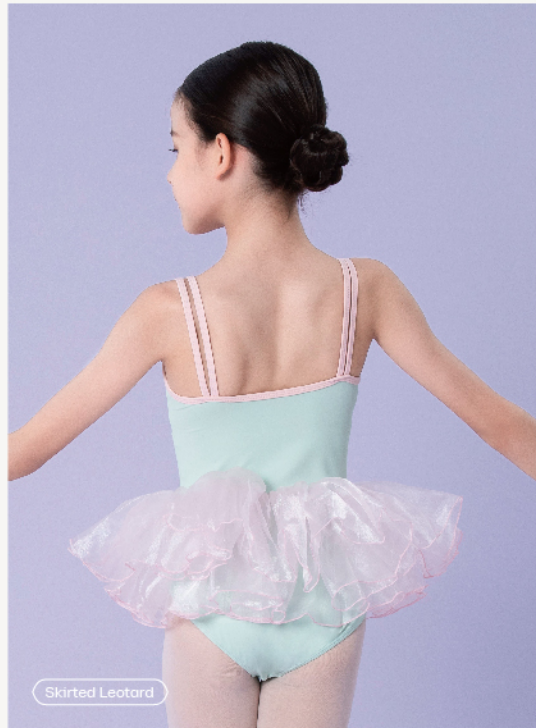

GG07132

Mist Green+Sakura Pink

110 | 120 | 130 | 140 | 150 | 160

GG07132

Mist Green+Sakura Pink

110 | 120 | 130 | 140 | 150 | 160