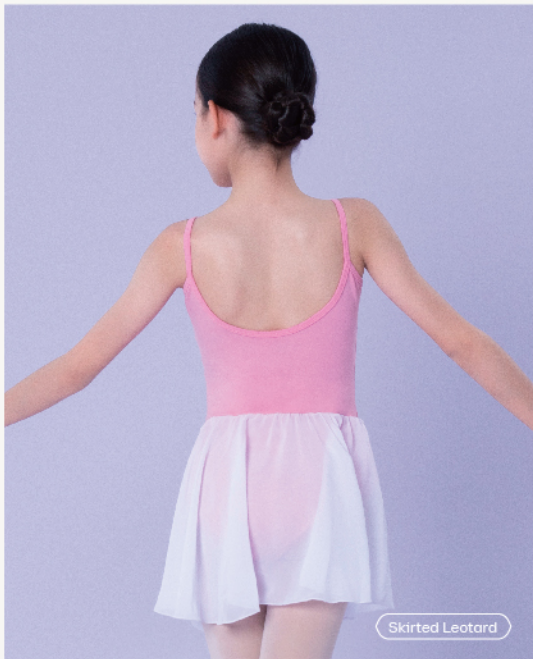

110 | 120 | 130 | 140 | 150 | 160

GG07132

Mist Green+Sakura Pink

110 | 120 | 130 | 140 | 150 | 160

Skirted Leotard

Skirted Leotard

Skirted Leotard

GT0517012A
 (Light Pink / White / Sky Blue / Pale Blue / Light Grape Purple) +White
 110 | 120 | 130 | 140 | 150 | 160