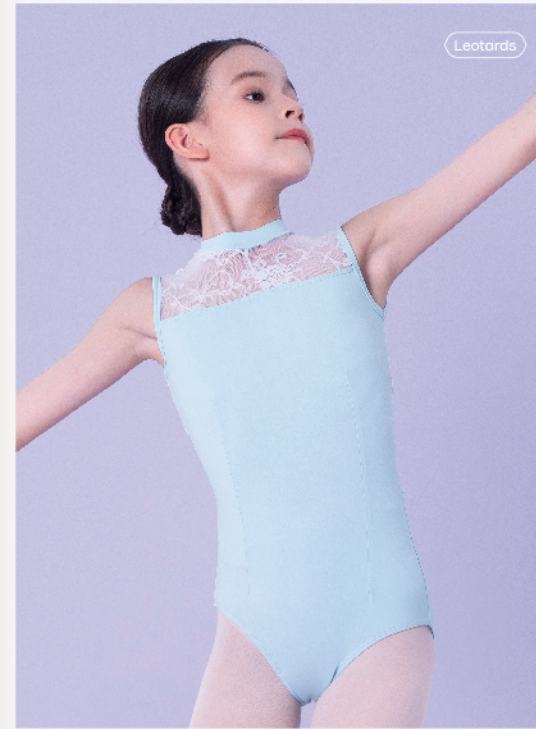

WG07227-CS

(Cool Blue / Mist Green / Lavender / Sakura Pink)+White

110 | 120 | 130 | 140 | 150 | 160