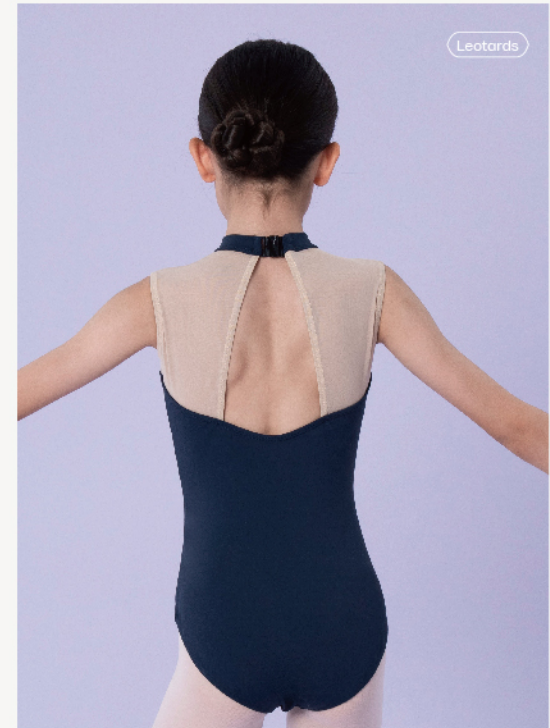

GG07144

Sakura Pink / White / Black / Racing Red

110 | 120 | 130 | 140 | 150 | 160

NWG07222-CS

Wine Red+Skin / Black+Skin / Navy Blue+Skin

110 | 120 | 130 | 140 | 150 | 160

NWG07222-CS

Wine Red+Skin / Black+Skin / Navy Blue+Skin