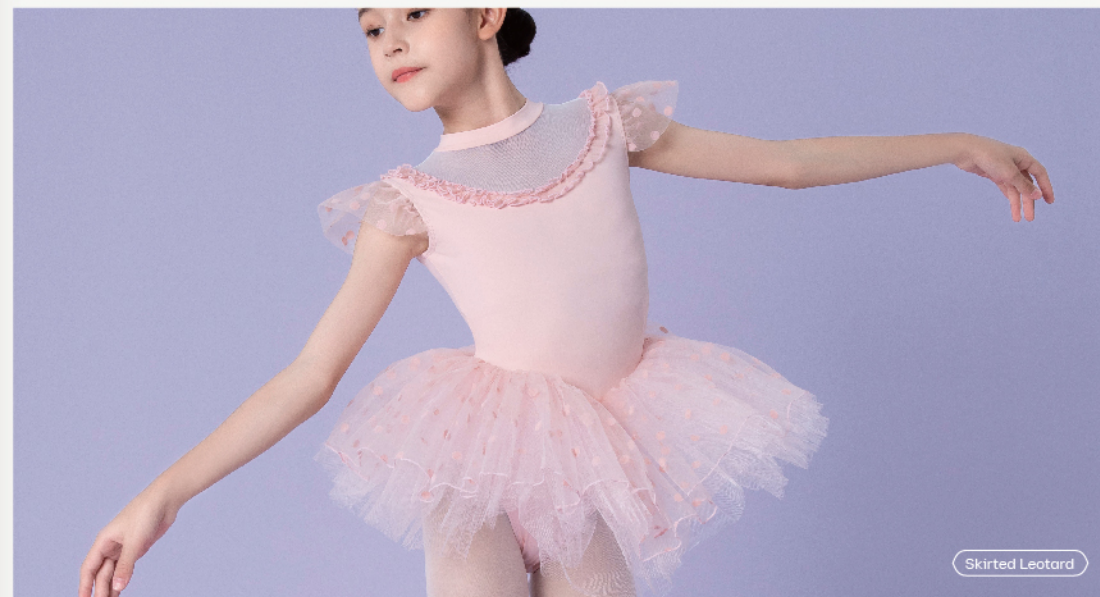

110 | 120 | 130 | 140 | 150 | 160

GG07131 (Buttoned crotch or optional normal design)

Sakura Pink+White+Pale Pink (Picture Color)

110 | 120 | 130 | 140 | 150 | 160

Skirted Leotard

Skirted Leotard

Skirted Leotard