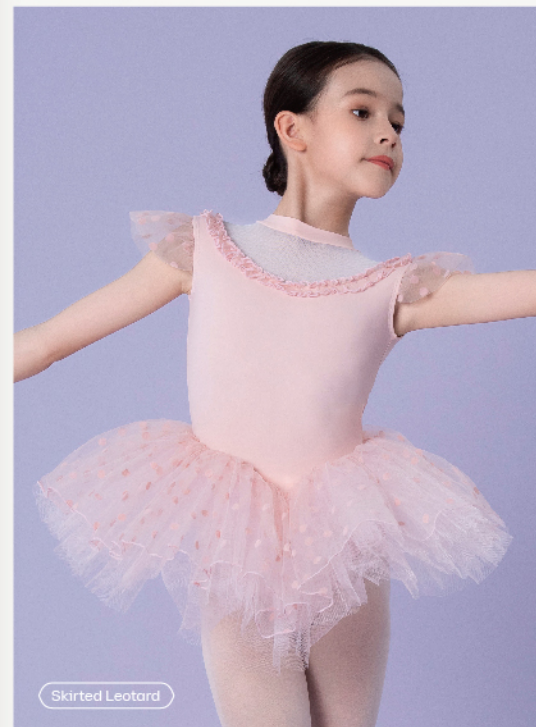

Sakura Pink+White+Pale Pink (Picture Color)

110 | 120 | 130 | 140 | 150 | 160

Sakura Pink+White+Pale Pink (Picture Color)

110 | 120 | 130 | 140 | 150 | 160