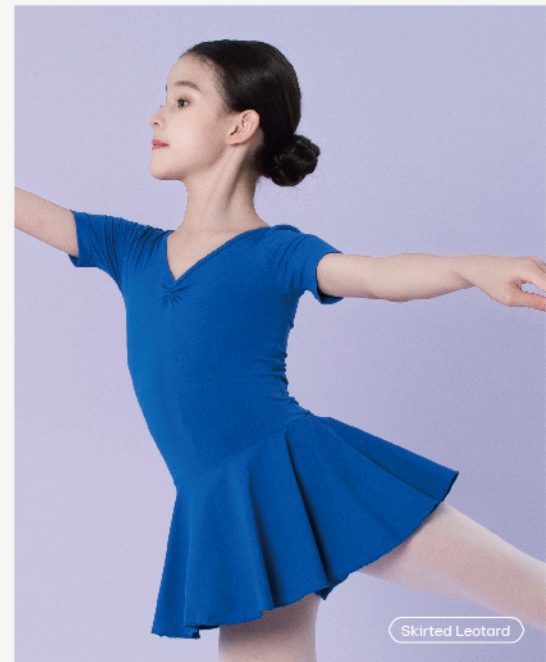

110 | 120 | 130 | 140 | 150 | 160

Skirted Leotard

Skirted Leotard

Skirted Leotard

Skirted Leotard

GG07143 (Buttoned crotch or optional normal design)

Cardinal Red / Lapis Blue / Grenoble Green / Golden Glow / Light Mahogany (All A19 Colors)