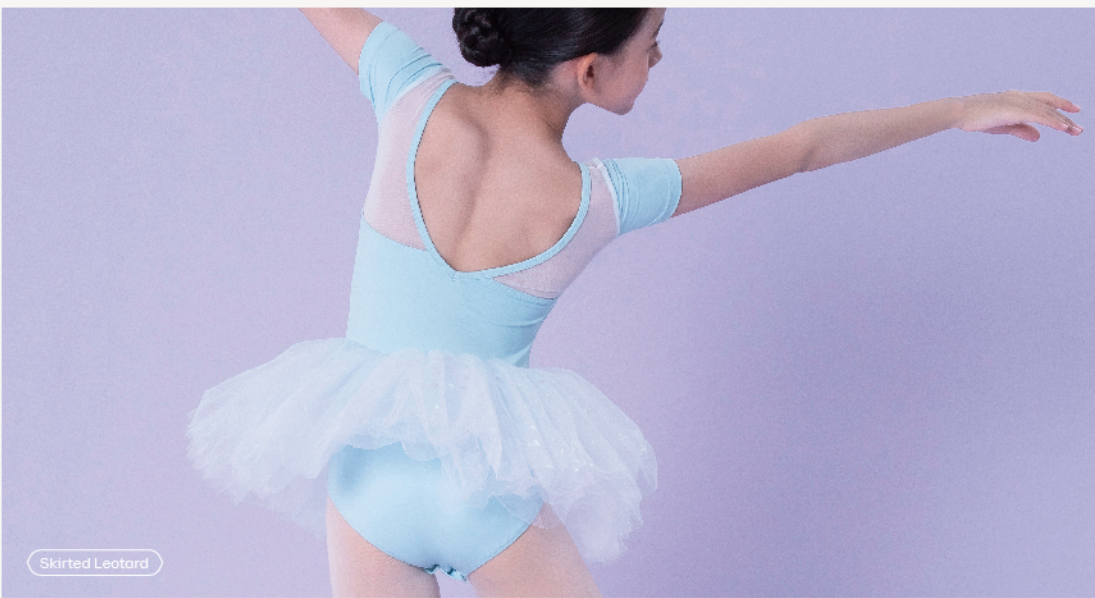

110 | 120 | 130 | 140 | 150 | 160

Skirted Leotard

Skirted Leotard

Skirted Leotard

GG07138

Cool Blue+White / Sakura Pink+White

110 | 120 | 130 | 140 | 150 | 160

GG07138