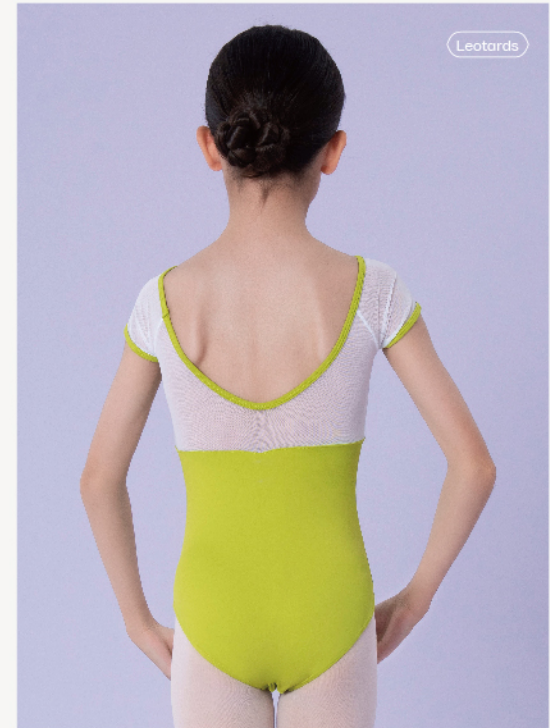

110 | 120 | 130 | 140 | 150 | 160

GG07140

(Grenoble Green / Dutch Cana Blue / Pogniac Pink / Golden Glow)+White

110 | 120 | 130 | 140 | 150 | 160

Leotards

Leotards

Leotards

GG07140